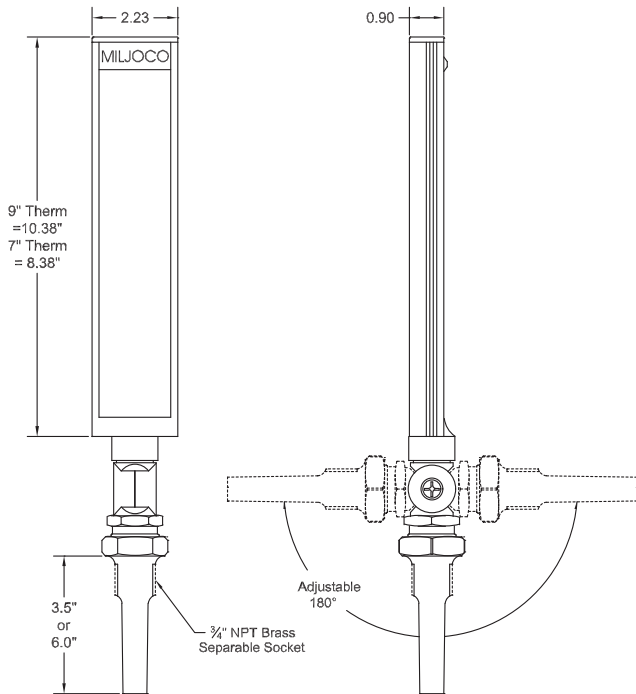

**ADJUSTABLE FITTING:** Finished to match the case and locked in place with a screw. Provides 180° adjustment in vertical plane and 360° adjustment in horizontal plane.

**CONNECTION:** 1-1/4"-18 UNF threaded brass coupling nut.

**STEM:** Aluminum, tapered to fit standard industrial thermowells, packed with heat transfer paste to provide maximum temperature response.

**ACCURACY:** ±1 scale division.

**AMBIENT TEMPERATURE:** -40 to 140°F (-40 to 60°C).

### Dimensions (in.)

### Models

Model	Scale Size	Stem Length	Model	Scale Size	Stem Length
SX735	7"	3½"	SX935	9"	3½"
SX760	7"	6"	SX960	9"	6"