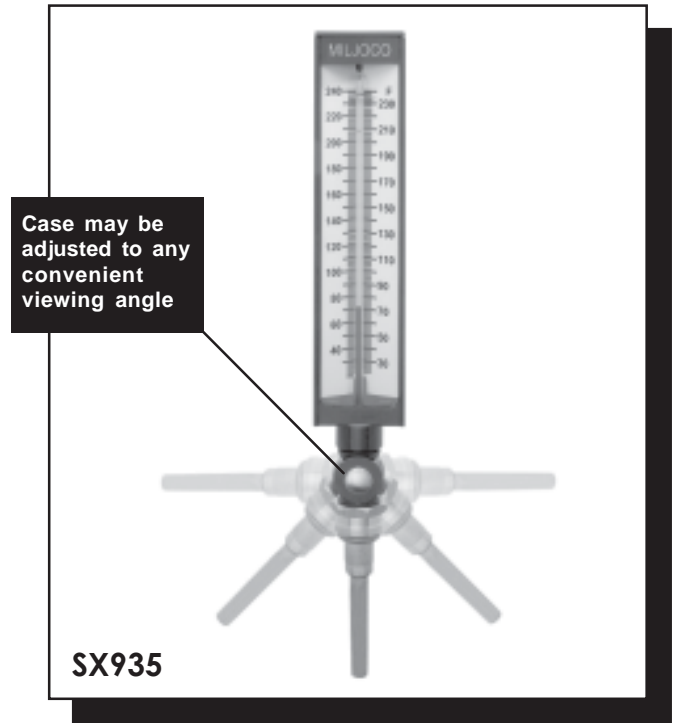

Models

Model	Scale Size	Stem Length	Model	Scale Size	Stem Length
SX735	7"	3½"	SX935	9"	3½"
SX760	7"	6"	SX960	9"	6"

Ranges

Code	Range	°F Scale		°C Scale			
		Fig.	Div.	Fig.	Div.		
30	-40 to 110°F	10°	2°	See Dual Scale Ranges Below			
35	0 to 120°F	10°	1°				
75	0 to 160°F	10°	2°				
77	30 to 180°F	10°	2°				
50	30 to 240°F	10°	2°				
60	30 to 300°F	10°	2°				
100	50 to 400°F	25°	5°				
97	50 to 550°F	50°	5°				
31	-40 to 110°F / -40 to 40°C	20°	2°			10°	1°
36	0 to 120°F / -10 to 50°C	20°	1°			10°	1°
76	0 to 160°F / -15 to 70°C	10°	2°	5°	1°		
78	30 to 180°F / 0 to 80°C	10°	2°	5°	1°		
51	30 to 240°F / 0 to 115°C	20°	2°	10°	1°		
61	30 to 300°F / 0 to 150°C	20°	2°	10°	1°		
101	50 to 400°F / 10 to 205°C	50°	5°	10°	2°		
102	50 to 550°F / 10 to 288°C	100°	5°	20°	2°		

To Order

S X 9 3 5
Model Number

5 0
Range Code

200 Elizabeth St. Mt. Clemens, MI 48043

Ph: 888.888.1498 Fax: 586.777.7891 www.miljoco.com